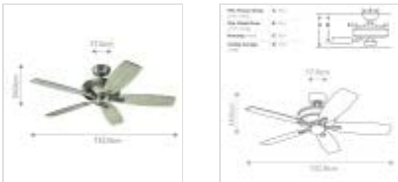

KLF-MONARCH2-52-BAP

Monarch II - 52in / 132cm Fan - Burnished
Antique Pewter

**DETAILS**

BRAND	Kichler
SUITABLE LOCATION	Interior
GUARANTEE	Limited Lifetime
IP RATING	IP20
FAN MOTOR SIZE	172mm X 17mm
FAN MOTOR TYPE	AC
FAN SPEEDS	3 Forward Speeds, Reverse & Motor Off
DOWNROD INCLUDED	1 X 102mm
BOX WEIGHT	10.90 Kg
FAN NOISE DBA	46.8

**PRODUCT DETAILS**

Featuring clean lines, textured accents, and a beautiful Burnished Antique Pewter finish, this 52 inch Monarch(TM) II ceiling fan will effortlessly complement the existing décor in your home.