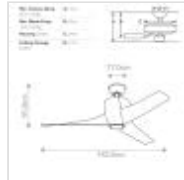

KLF-PHREE-56-BN

Phree - 56in / 142cm Fan - Brushed Nickel

DETAILS

BRAND	Kichler
SUITABLE LOCATION	Interior
GUARANTEE	Limited Lifetime
IP RATING	IP20
FAN MOTOR SIZE	188mm X 20mm
FAN MOTOR TYPE	AC
FAN SPEEDS	3 Forward Speeds, Reverse & Motor Off
DOWNROD INCLUDED	1 X 114mm
BOX WEIGHT	11.81 Kg
FAN NOISE DBA	38.2

PRODUCT DETAILS

Sleek, stylish and solid with a triangular body and precision blades molded into one piece, creating a seamless contemporary design. The dimmable centre light provides a focal point as well as adding whole-room ambient light.