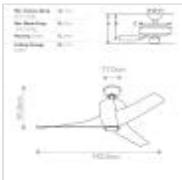

KLF-PHREE-56-WHT

Phree - 56in / 142cm Fan - White

DETAILS

BRAND	Kichler
SUITABLE LOCATION	Interior
GUARANTEE	Limited Lifetime
IP RATING	IP20
FAN MOTOR SIZE	188mm X 20mm
FAN MOTOR TYPE	AC
FAN SPEEDS	3 Forward Speeds, Reverse & Motor Off
DOWNROD INCLUDED	1 X 114mm
BOX WEIGHT	11.81 Kg
FAN NOISE DBA	37.8

PRODUCT DETAILS

Sleek, stylish and solid with a triangular body and precision blades molded into one piece, creating a seamless contemporary design. The dimmable centre light provides a focal point as well as adding whole-room ambient light.