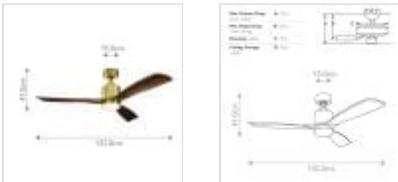

KLF-RIDLEY2-52-NB

Ridley II - 52in / 132cm Fan - Natural Brass

DETAILS	
BRAND	Kichler
SUITABLE LOCATION	Interior
GUARANTEE	Limited Lifetime
IP RATING	IP20
FAN MOTOR SIZE	153mm X 18mm
FAN MOTOR TYPE	AC
FAN SPEEDS	3 Forward Speeds, Reverse & Motor Off
DOWNROD INCLUDED	1 X 114mm
BOX WEIGHT	9.16 Kg
FAN NOISE DBA	40.5

PRODUCT DETAILS

The 52 inch Ridley II ceiling fan combines Natural Brass and Solid Cherry Wood blades with a minimalist styling that will impact any space in your home. The Integrated LED light at its core is a convenient and energy efficient way to illuminate your space.