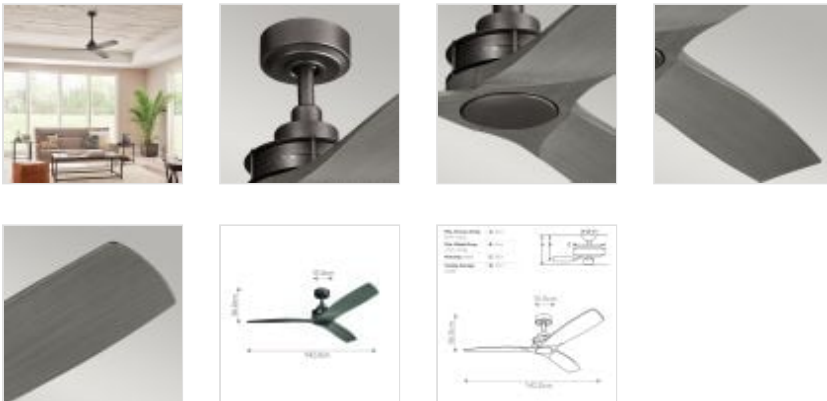

KLF-RIED-56-AVI

Ried - 56in / 142cm Fan - Anvil Iron

**DETAILS**

BRAND	Kichler
SUITABLE LOCATION	Interior
GUARANTEE	Limited Lifetime
IP RATING	IP20
FAN MOTOR SIZE	172mm X 12mm
FAN MOTOR TYPE	AC
FAN SPEEDS	3 Forward Speeds, Reverse & Motor Off
DOWNROD INCLUDED	1 X 152mm
BOX WEIGHT	7.42 Kg
FAN NOISE DBA	38.3

**PRODUCT DETAILS**

Get a wood-blade look in a style that works in humid spaces, like a room with bi-fold doors. Ried combines unique wood tones with a rustic-inspired finish for a fan that delivers on the emerging modern industrial trend.