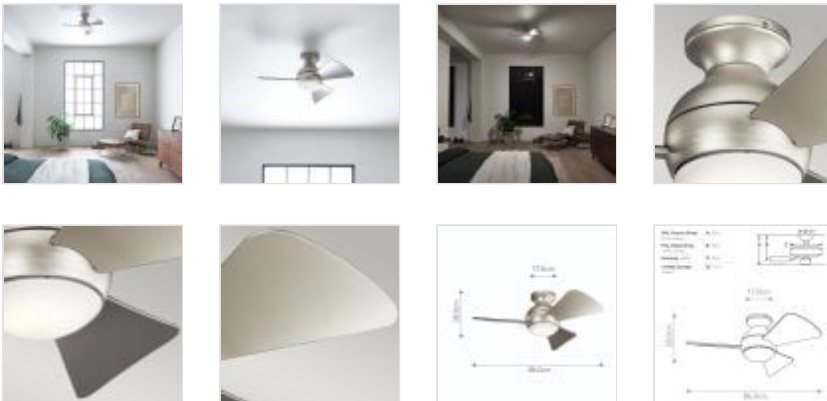

KLF-SOLA-34-BN

Sola - 34in / 86cm Fan - Brushed Nickel

**DETAILS**

BRAND	Kichler
SUITABLE LOCATION	Exterior
GUARANTEE	Limited Lifetime
IP RATING	IP23
FAN MOTOR SIZE	172mm X 12mm
FAN MOTOR TYPE	AC
FAN SPEEDS	3 Forward Speeds, Reverse & Motor Off
DOWNROD INCLUDED	Not Available
BOX WEIGHT	8.06 Kg
FAN NOISE DBA	38.3

**PRODUCT DETAILS**

The Sola collection from Kichler is available in Matte White and Brushed Nickel. It can be used outside and features integrated dimmable LED lighting and flush mount installation. The globe inspired motor housing shape brings delightful style to any space. A metal fixture cap is included for non-light use installations.