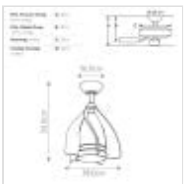

PRODUCT DETAILS

Terna offers the fun and whimsy of a pinwheel, modernised. The size and scale make it ideal for use in small spaces or in multiples. Think walk in closets, dining nooks or over a desk.