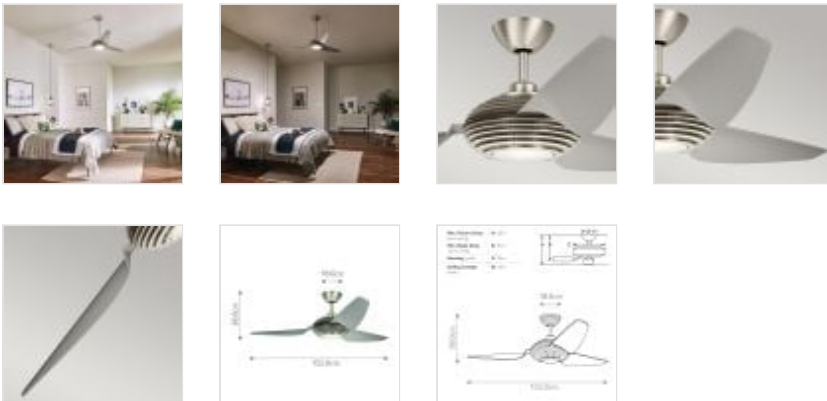

**KLF-VOYA-60-BS**

Voya - 60in / 152cm Fan - Brushed Stainless Steel

DETAILS	
<b>BRAND</b>	Kichler
<b>SUITABLE LOCATION</b>	Interior
<b>GUARANTEE</b>	Limited Lifetime
<b>IP RATING</b>	IP20
<b>FAN MOTOR SIZE</b>	188mm X 10mm
<b>FAN MOTOR TYPE</b>	DC
<b>FAN SPEEDS</b>	6 Forward Speeds, Reverse & Motor Off
<b>DOWNROD INCLUDED</b>	1 X 152mm
<b>BOX WEIGHT</b>	13.05 Kg
<b>FAN NOISE DBA</b>	41.7

**PRODUCT DETAILS**

This Brushed Stainless Steel 60 inch ceiling fan from the Voya collection combines smooth textures and materials in high-tech harmony. Influenced by modern airplane design, the look delivers a smooth breeze in fully aerodynamic fashion.