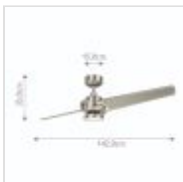

**KLF-XETY-56-BN**

Xety - 56in / 142cm Fan - Brushed Nickel

DETAILS	
<b>BRAND</b>	Kichler
<b>SUITABLE LOCATION</b>	Interior
<b>GUARANTEE</b>	Limited Lifetime
<b>IP RATING</b>	IP20
<b>FAN MOTOR SIZE</b>	188mm X 20mm
<b>FAN MOTOR TYPE</b>	AC
<b>FAN SPEEDS</b>	3 Forward Speeds, Reverse & Motor Off
<b>DOWNROD INCLUDED</b>	1 X 114mm
<b>BOX WEIGHT</b>	10.47 Kg
<b>FAN NOISE DBA</b>	38.8

**PRODUCT DETAILS**

Xety does more with less: the two innovative blades deliver air movement while the dimmable LED light brings brilliant illumination to a space. Authentic industrial hardware enhances the visual interest.