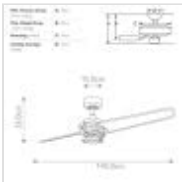

PRODUCT DETAILS

Xety does more with less: the two innovative blades deliver air movement while the dimmable LED light brings brilliant illumination to a space. Authentic industrial hardware enhances the visual interest.