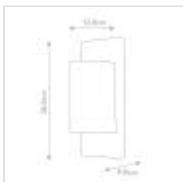

DALI
Dali 2 Light Wall Lantern - Grey

DETAILS	
BRAND	Elstead Lighting
FAMILY	Dali
SUITABLE LOCATION	Exterior
GUARANTEE	15 Year Anti Corrosion Guarantee
IP RATING	IP44
FINISH	Grey
FITTING HEIGHT	260mm
WIDTH	130mm
PROJECTION/DEPTH	100mm
POWER SOURCE	Mains Voltage
VOLTAGE	220-240v 50hz
MAXIMUM WATTAGE	8W
NUMBER OF LAMPS	2
SOCKET	GU10
INTEGRATED LED	No
CLASS	Class I
BUILD MATERIALS	304 Stainless Steel, Glass
DIMMABLE FITTING	Compatible With Dimmable Lamps
PRODUCT WEIGHT	0.85kg
BOX DIMENSIONS	26.5 X 14 X 10.5cm
BOX WEIGHT	1.00 Kg

PRODUCT DETAILS

Dali is a modern and minimalistic wall lantern that is IP44 rated for exterior use. It has 2 x GU10 lamps to provide an up and down light effect against a wall. This exterior wall light is made of 304 grade stainless steel and is finished in Grey paint. The ribbed back plate and simple tubular shade and is part of the Elstead Coastal Collection with a 15 year guarantee.