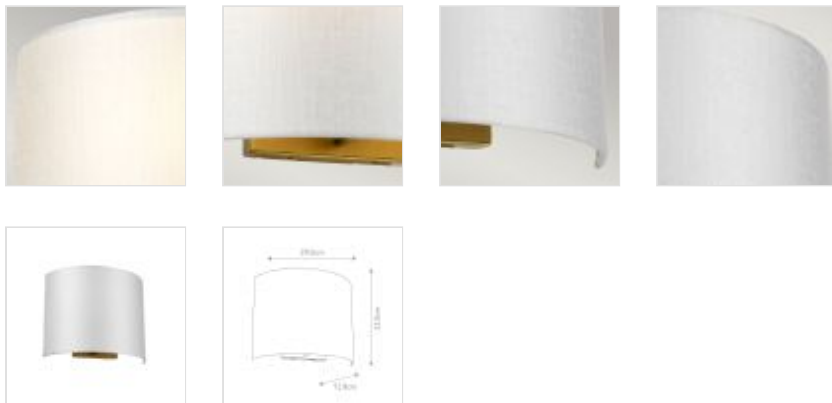

**DL-COOPER-M-IV-AB**

Cooper Medium Curved Wall Light with Aged Brass Back Plate with Ivory Shade

DETAILS	
BRAND	Elstead Lighting
FAMILY	Cooper
SUITABLE LOCATION	Interior
GUARANTEE	General 2 Year Guarantee
FINISH	Aged Brass
FITTING HEIGHT	230mm
WIDTH	290mm
PROJECTION/DEPTH	128mm
POWER SOURCE	Mains Voltage
VOLTAGE	220-240v
MAXIMUM WATTAGE	60W
NUMBER OF LAMPS	1
SOCKET	E27
INTEGRATED LED	No
CLASS	Class I
BUILD MATERIALS	Steel, Ivory Faux Silk Shade
DIMMABLE FITTING	Compatible With Dimmable Lamps
PRODUCT WEIGHT	0.85kg
BOX DIMENSIONS	49 X 49 X 34.5cm
BOX WEIGHT	1.25 Kg

**PRODUCT DETAILS**

Cooper is a curved half-moon wall light available from stock with a faux silk ivory shade. Choose from 3 different size options with either a Polished Chrome or Aged Brass back plate. See our shade catalogue for more shade colours and customised shade options.