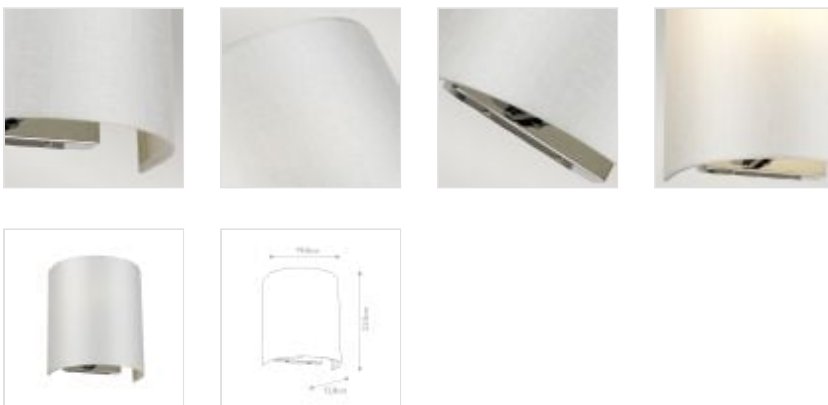

DL-COOPER-S-IV-PC

Cooper Small Curved Wall Light with Polished Chrome Back Plate with Ivory Shade

DETAILS	
BRAND	Elstead Lighting
FAMILY	Cooper
SUITABLE LOCATION	Interior
GUARANTEE	General 2 Year Guarantee
FINISH	Polished Chrome
FITTING HEIGHT	230mm
WIDTH	190mm
PROJECTION/DEPTH	128mm
POWER SOURCE	Mains Voltage
VOLTAGE	220-240v
MAXIMUM WATTAGE	60W
NUMBER OF LAMPS	1
SOCKET	E27
INTEGRATED LED	No
CLASS	Class I
BUILD MATERIALS	Steel, Ivory Faux Silk Shade
DIMMABLE FITTING	Compatible With Dimmable Lamps
PRODUCT WEIGHT	0.85kg
BOX DIMENSIONS	49 X 49 X 34.5cm
BOX WEIGHT	1.25 Kg

PRODUCT DETAILS

Cooper is a curved half-moon wall light available from stock with a faux silk ivory shade. Choose from 3 different size options with either a Polished Chrome or Aged Brass back plate. See our shade catalogue for more shade colours and customised shade options.