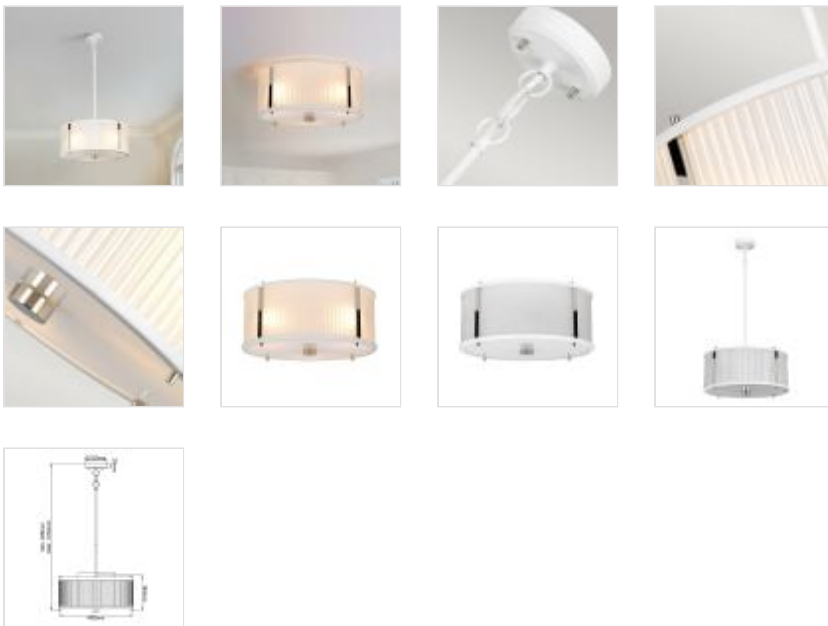

DL-CORONA-3P-WPN

Corona 3 Light Pendant - White Satin Painted / Polished Nickel

| DETAILS | |
|-------------------|---|
| BRAND | Elstead Lighting |
| FAMILY | Corona |
| SUITABLE LOCATION | Interior |
| GUARANTEE | General 2 Year Guarantee |
| FINISH | White Satin Painted/ Polished Nickel |
| FITTING HEIGHT | 193mm |
| DIAMETER | 400mm |
| WIDTH | 400mm |
| MINIMUM DROP | 206mm |
| MAXIMUM DROP | 1233mm |
| POWER SOURCE | Mains Voltage |
| VOLTAGE | 220-240v |
| MAXIMUM WATTAGE | 60W |
| NUMBER OF LAMPS | 3 |
| SOCKET | E27 |
| INTEGRATED LED | No |
| RODS SUPPLIED | 2 X 305mm, 2 X 152mm And 1 X 75mm Rods |
| CLASS | Class I |
| BUILD MATERIALS | Steel, Frosted Glass |
| DIMMABLE FITTING | Compatible With Dimmable Lamps |
| PRODUCT WEIGHT | 6.26kg |
| BOX DIMENSIONS | 49 X 49 X 34.5cm |
| BOX WEIGHT | 6.95 Kg |

PRODUCT DETAILS

Corona is a versatile glass pendant range that works equally well as a pendant, Semi-Flush or flush ceiling light. Its frosted side glass panels subtly diffuse the light, and a large opal white glass diffuser helps to create a clean well-illuminated space underneath.