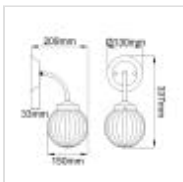

**DL-COSMOS1**

Cosmos 1 Light Wall Light - Cream Painted and Aged Brass

DETAILS	
BRAND	Elstead Lighting
FAMILY	Cosmos
SUITABLE LOCATION	Interior
GUARANTEE	General 2 Year Guarantee
FINISH	Cream Painted And Aged Brass
FITTING HEIGHT	337mm
WIDTH	150mm
PROJECTION/DEPTH	209mm
POWER SOURCE	Mains Voltage
VOLTAGE	220-240v
MAXIMUM WATTAGE	8W LED
NUMBER OF LAMPS	1
SOCKET	E14
INTEGRATED LED	No
CLASS	Class I
BUILD MATERIALS	Steel, Clear Ribbed Glass
DIMMABLE FITTING	Compatible With Dimmable Lamps
PRODUCT WEIGHT	1.35kg
BOX DIMENSIONS	24 X 30 X 28cm
BOX WEIGHT	1.50 Kg