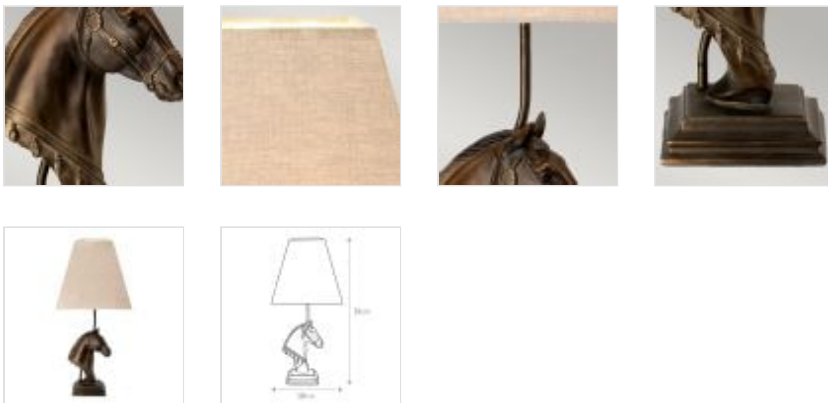

DL-ECLIPSE-TL
Eclipse 1 Light Table Lamp with Tapered Square Shade - Bronze Patina with Natural Shade

DETAILS	
BRAND	Elstead Lighting
FAMILY	Eclipse
SUITABLE LOCATION	Interior
GUARANTEE	General 2 Year Guarantee
FINISH	Bronze Patina
FITTING HEIGHT	380mm
DIAMETER	165mm
WIDTH	165mm
PROJECTION/DEPTH	145mm
POWER SOURCE	Plug
VOLTAGE	220-240v
MAXIMUM WATTAGE	40W
NUMBER OF LAMPS	1
SOCKET	E27
INTEGRATED LED	No
CLASS	Class I
BUILD MATERIALS	Resin, Hessian
SHADE MATERIAL	Hessian
DIMMABLE FITTING	Compatible With Dimmable Smart Lamps
PRODUCT WEIGHT	3.38kg
BOX DIMENSIONS	54 X 33 X 51cm
BOX WEIGHT	3.75 Kg

PRODUCT DETAILS

Horse Bust statuette table lamp in Bronze Patina finish. This portable table lamp is complete with a 12" Laminated Tapered Square Natural Hessian shade. LSUK069