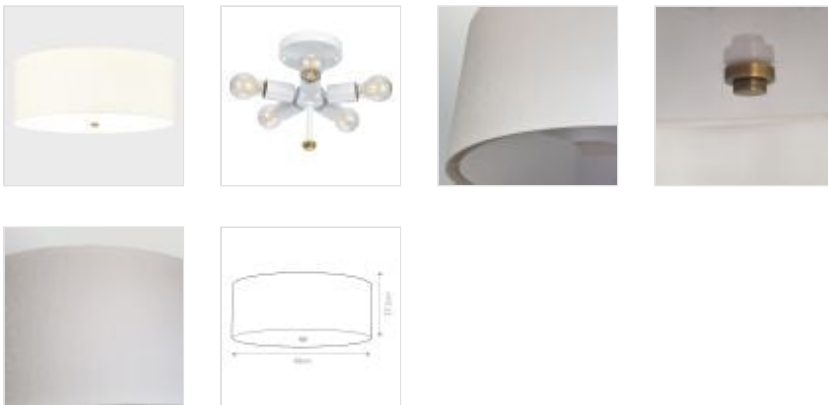

DL-FLETCHER26-5LT-IV-AB

Fletcher 26" Flush - Aged Brass with Ivory Shade

DETAILS	
BRAND	Elstead Lighting
FAMILY	Fletcher Flush
SUITABLE LOCATION	Interior
GUARANTEE	General 2 Year Guarantee
FINISH	Aged Brass With Ivory Shade
FITTING HEIGHT	272mm
DIAMETER	660mm
WIDTH	660mm
MAXIMUM DROP	272mm
POWER SOURCE	Mains Voltage
VOLTAGE	220-240v
MAXIMUM WATTAGE	60W
NUMBER OF LAMPS	5
SOCKET	E27
INTEGRATED LED	No
CLASS	Class I
BUILD MATERIALS	Steel, Faux Silk & Acrylic Opal Diffuser
DIMMABLE FITTING	Compatible With Dimmable Lamps
PRODUCT WEIGHT	8.73kg
BOX DIMENSIONS	71 X 70 X 51.5cm
BOX WEIGHT	9.70 Kg

**PRODUCT DETAILS**

Fletcher is a flush ceiling fixture with a faux silk Ivory shade. Choose from 6 different size options. There is a gloss white acrylic diffuser that is secured with a Polished Chrome or Aged Brass Central finial. See our shade catalogue for more shade colour options.