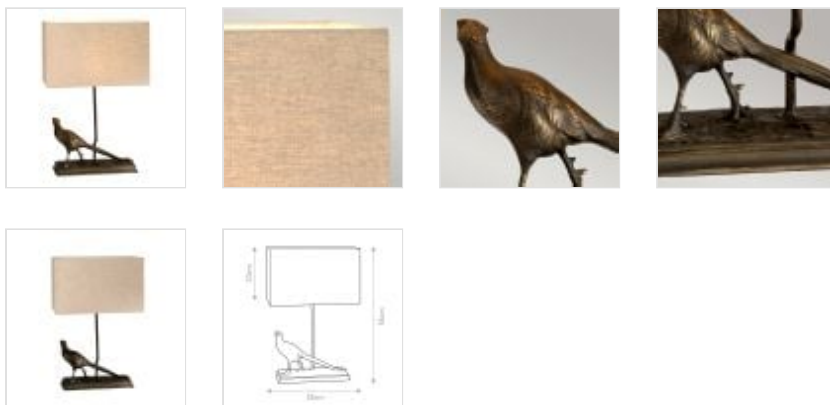

DL-HALKIRK-TL
 Halkirk 1 Light Table Lamp with Rectangle
 Shade - Bronze Patina with Natural Shade

DETAILS	
BRAND	Elstead Lighting
FAMILY	Halkirk
SUITABLE LOCATION	Interior
GUARANTEE	General 2 Year Guarantee
FINISH	Bronze Patina
FITTING HEIGHT	560mm
DIAMETER	350mm
WIDTH	350mm
PROJECTION/DEPTH	200mm
POWER SOURCE	Plug
VOLTAGE	220-240v
MAXIMUM WATTAGE	40W
NUMBER OF LAMPS	1
SOCKET	E27
INTEGRATED LED	No
CLASS	Class I
BUILD MATERIALS	Resin, Hessian
SHADE MATERIAL	Hessian
DIMMABLE FITTING	Compatible With Dimmable Smart Lamps
PRODUCT WEIGHT	3.11kg
BOX DIMENSIONS	47 X 40 X 46cm
BOX WEIGHT	3.45 Kg

PRODUCT DETAILS

Pheasant statuette in Bronze Patina finish. This portable table lamp is complete with 14" Laminated Rectangle Natural Hessian shade. LSUK068

Elstead Lighting
 Elstead Lighting
 Elstead House
 Mill Lane
 Alton, GU34 2QJ,
 United Kingdom