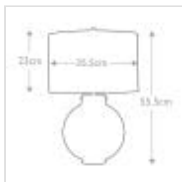

DL-KARA-TL-BLUE

Kara Table Lamp - Polished Nickel - Blue Glass with Hepplewhite Shade

DETAILS	
BRAND	Elstead Lighting
FAMILY	Kara
SUITABLE LOCATION	Interior
GUARANTEE	General 2 Year Guarantee
FINISH	Polished Nickel - Blue Glass
FITTING HEIGHT	555mm
DIAMETER	355mm
WIDTH	355mm
POWER SOURCE	Plug
VOLTAGE	220-240v
MAXIMUM WATTAGE	60W
NUMBER OF LAMPS	1
SOCKET	E27
INTEGRATED LED	No
CLASS	Class I
BUILD MATERIALS	Glass, Faux Silk, Steel
SHADE MATERIAL	Faux Silk Hard-Backed
DIMMABLE FITTING	Compatible With Dimmable Smart Lamps
PRODUCT WEIGHT	0.09kg
BOX DIMENSIONS	40 X 40 X 40cm
BOX WEIGHT	0.10 Kg