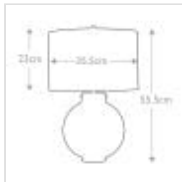

DETAILS	
BRAND	Elstead Lighting
FAMILY	Kara
SUITABLE LOCATION	Interior
GUARANTEE	General 2 Year Guarantee
FINISH	Polished Nickel - Smoke Glass
FITTING HEIGHT	555mm
DIAMETER	355mm
WIDTH	355mm
POWER SOURCE	Plug
VOLTAGE	220-240v
MAXIMUM WATTAGE	60W
NUMBER OF LAMPS	1
SOCKET	E27
INTEGRATED LED	No
CLASS	Class I
BUILD MATERIALS	Glass, Faux Silk, Steel
SHADE MATERIAL	Faux Silk Hard-Backed
DIMMABLE FITTING	Compatible With Dimmable Smart Lamps
PRODUCT WEIGHT	4.5kg
BOX DIMENSIONS	40 X 40 X 40cm
BOX WEIGHT	5.00 Kg

PRODUCT DETAILS

The Kara has a smoke tinted glass base made from blown glass. This portable is completed with elegant details and faux silk shades hand-made in the UK. LSUK005