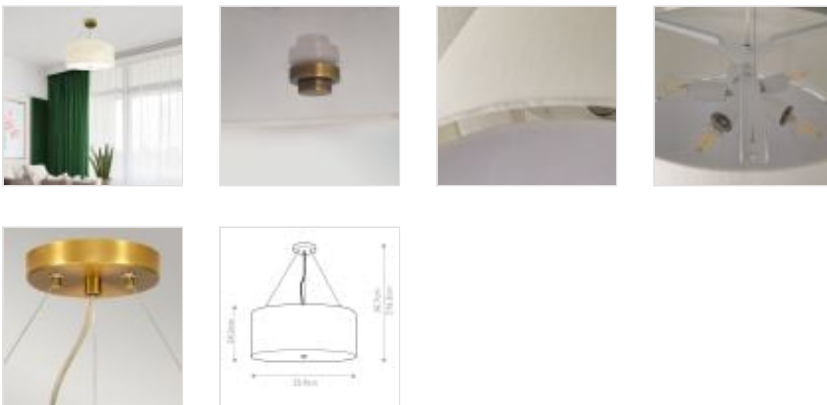

DL-PEARCE22-5LT-IV-AB

Pearce 22" Pendant with Aged Brass Ceiling Pan - Aged Brass with Ivory Shade

DETAILS	
BRAND	Elstead Lighting
FAMILY	Pearce
SUITABLE LOCATION	Interior
GUARANTEE	General 2 Year Guarantee
FINISH	Aged Brass, Ivory Shade
FITTING HEIGHT	242mm
DIAMETER	559mm
WIDTH	559mm
MINIMUM DROP	367mm
MAXIMUM DROP	2163mm
POWER SOURCE	Mains Voltage
VOLTAGE	220-240v
MAXIMUM WATTAGE	60W
NUMBER OF LAMPS	5
SOCKET	E27
INTEGRATED LED	No
CLASS	Class I
BUILD MATERIALS	Steel, Faux Silk
DIMMABLE FITTING	Compatible With Dimmable Lamps
PRODUCT WEIGHT	6.75kg
BOX DIMENSIONS	60 X 62 X 52cm
BOX WEIGHT	7.50 Kg

**PRODUCT DETAILS**

The Pearce pendant range with suspension wires is available in stock with a faux silk Ivory shade. Choose from 6 different size options with either a Polished Chrome or Aged Brass Ceiling pan and finial. A gloss white acrylic bottom diffuser is included. See our shade catalogue for more shade colours and customised option.