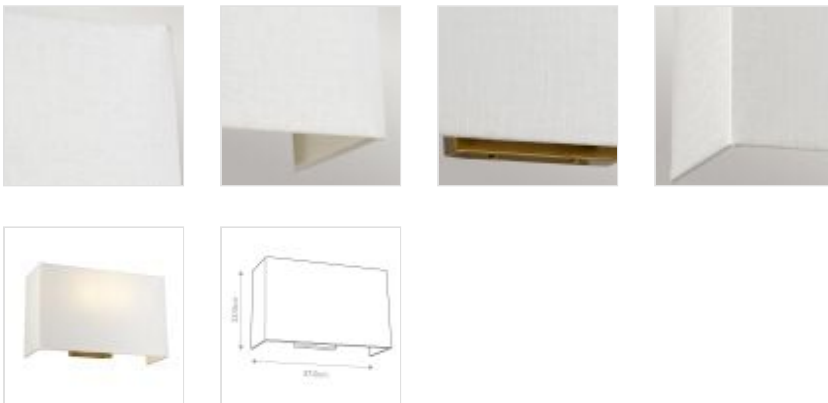

DL-RILEY-L-IV-AB

Riley Large Rectangular Wall Light with Aged Brass Back Plate with Ivory Shade

DETAILS	
BRAND	Elstead Lighting
FAMILY	Riley
SUITABLE LOCATION	Interior
GUARANTEE	General 2 Year Guarantee
FINISH	Aged Brass
FITTING HEIGHT	230mm
DIAMETER	370mm
WIDTH	370mm
PROJECTION/DEPTH	128mm
POWER SOURCE	Mains Voltage
VOLTAGE	220-240v
MAXIMUM WATTAGE	60W
NUMBER OF LAMPS	2
SOCKET	E27
INTEGRATED LED	No
CLASS	Class I
BUILD MATERIALS	Steel, Ivory Faux Silk Shade
DIMMABLE FITTING	Compatible With Dimmable Lamps
PRODUCT WEIGHT	1.2kg
BOX DIMENSIONS	42 X 17 X 26cm
BOX WEIGHT	1.50 Kg

**PRODUCT DETAILS**

Riley is a square edged half-wall light available in stock in a faux silk ivory shade. Choose from three size options with either a Polished Chrome or Aged Brass back plate. See our shade catalogue for more shade colours and customised options.