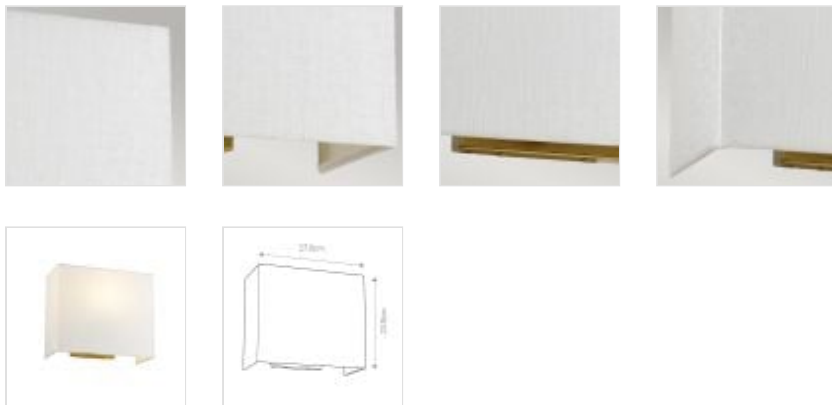

DL-RILEY-M-IV-AB

Riley Medium Rectangular Wall Light with Aged Brass Back Plate with Ivory Shade

| DETAILS | |
|-------------------|--------------------------------|
| BRAND | Elstead Lighting |
| FAMILY | Riley |
| SUITABLE LOCATION | Interior |
| GUARANTEE | General 2 Year Guarantee |
| FINISH | Aged Brass |
| FITTING HEIGHT | 230mm |
| DIAMETER | 270mm |
| WIDTH | 270mm |
| PROJECTION/DEPTH | 128mm |
| POWER SOURCE | Mains Voltage |
| VOLTAGE | 220-240v |
| MAXIMUM WATTAGE | 60W |
| NUMBER OF LAMPS | 1 |
| SOCKET | E27 |
| INTEGRATED LED | No |
| CLASS | Class I |
| BUILD MATERIALS | Steel, Ivory Faux Silk Shade |
| DIMMABLE FITTING | Compatible With Dimmable Lamps |
| PRODUCT WEIGHT | 0.7kg |
| BOX DIMENSIONS | 32.5 X 16 X 26cm |
| BOX WEIGHT | 1.00 Kg |

PRODUCT DETAILS

Riley is a square edged half-wall light available in stock in a faux silk ivory shade. Choose from three size options with either a Polished Chrome or Aged Brass back plate. See our shade catalogue for more shade colours and customised options.