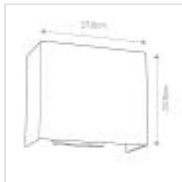

DL-RILEY-M-IV-PC

Riley Medium Rectangular Wall Light with Polished Chrome Back Plate with Ivory Shade

DETAILS	
BRAND	Elstead Lighting
FAMILY	Riley
SUITABLE LOCATION	Interior
GUARANTEE	General 2 Year Guarantee
FINISH	Polished Chrome
FITTING HEIGHT	230mm
DIAMETER	270mm
WIDTH	270mm
PROJECTION/DEPTH	128mm
POWER SOURCE	Mains Voltage
VOLTAGE	220-240v
MAXIMUM WATTAGE	60W
NUMBER OF LAMPS	1
SOCKET	E27
INTEGRATED LED	No
CLASS	Class I
BUILD MATERIALS	Steel, Ivory Faux Silk Shade
DIMMABLE FITTING	Compatible With Dimmable Lamps
PRODUCT WEIGHT	0.7kg
BOX DIMENSIONS	32.5 X 16 X 26cm
BOX WEIGHT	1.00 Kg

**PRODUCT DETAILS**

Riley is a square edged half-wall light available in stock in a faux silk ivory shade. Choose from three size options with either a Polished Chrome or Aged Brass back plate. See our shade catalogue for more shade colours and customised options.