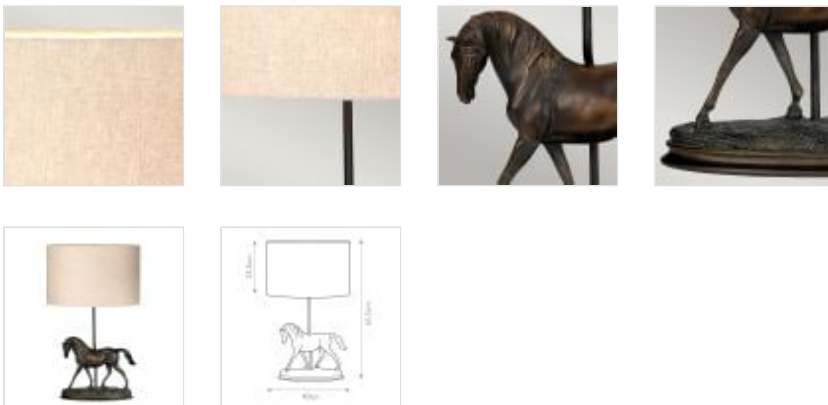

DL-SPIRIT-TL
 Spirit 1 Light Table Lamp with Oval Shade -
 Bronze Patina with Natural Shade

DETAILS	
BRAND	Elstead Lighting
FAMILY	Spirit
SUITABLE LOCATION	Interior
GUARANTEE	General 2 Year Guarantee
FINISH	Bronze Patina
FITTING HEIGHT	655mm
WIDTH	400mm
PROJECTION/DEPTH	270mm
POWER SOURCE	Plug
VOLTAGE	220-240v
MAXIMUM WATTAGE	40W
NUMBER OF LAMPS	1
SOCKET	E27
INTEGRATED LED	No
CLASS	Class I
BUILD MATERIALS	Resin, Hessian
SHADE MATERIAL	Hessian
DIMMABLE FITTING	Compatible With Dimmable Smart Lamps
PRODUCT WEIGHT	4.64kg
BOX DIMENSIONS	52 X 42.5 X 50cm
BOX WEIGHT	5.15 Kg

PRODUCT DETAILS

Small Horse statuette table lamp in Bronze Patina finish. This portable is complete with a 16" Laminated Oval Natural Hessian shade. LSUK071

Elstead Lighting
 Elstead Lighting
 Elstead House
 Mill Lane
 Alton, GU34 2QJ,
 United Kingdom