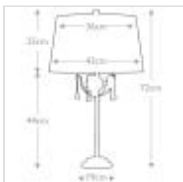

AML-TL-BRONZE-IV

Amarilli 1 Light Table Lamp with Ivory Shade -
Bronze with Gold Patina

DETAILS	
BRAND	Elstead Lighting
FAMILY	Amarilli
SUITABLE LOCATION	Interior
GUARANTEE	General 2 Year Guarantee
FINISH	Bronze With Gold Patina
FITTING HEIGHT	720mm
DIAMETER	430mm
WIDTH	430mm
POWER SOURCE	Plug
VOLTAGE	220-240v 50hz
MAXIMUM WATTAGE	60W
NUMBER OF LAMPS	1
SOCKET	E27
INTEGRATED LED	No
CLASS	Class I
BUILD MATERIALS	Steel, Polycotton Shade, K9 Cut Glass
SHADE MATERIAL	Polycotton
DIMMABLE FITTING	Compatible With Dimmable Smart Lamps
PRODUCT WEIGHT	2.85kg
BOX DIMENSIONS	21 X 20 X 55cm
BOX WEIGHT	4.90 Kg