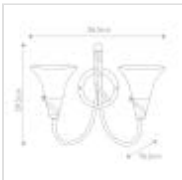

**EM2-COPPER**

Emily 2 Light Wall Light - Copper Patina

**DETAILS**

<b>BRAND</b>	Elstead Lighting
<b>FAMILY</b>	Emily
<b>SUITABLE LOCATION</b>	Interior
<b>GUARANTEE</b>	General 2 Year Guarantee
<b>FINISH</b>	Copper Patina
<b>FITTING HEIGHT</b>	295mm
<b>WIDTH</b>	365mm
<b>PROJECTION/DEPTH</b>	165mm
<b>POWER SOURCE</b>	Mains Voltage
<b>VOLTAGE</b>	220-240v 50hz
<b>MAXIMUM WATTAGE</b>	40W
<b>NUMBER OF LAMPS</b>	2
<b>SOCKET</b>	E14
<b>INTEGRATED LED</b>	No
<b>CLASS</b>	Class I
<b>BUILD MATERIALS</b>	Steel, Opal Glass
<b>DIMMABLE FITTING</b>	Compatible With Dimmable Lamps
<b>PRODUCT WEIGHT</b>	1.44kg
<b>BOX DIMENSIONS</b>	39 X 18 X 29cm
<b>BOX WEIGHT</b>	1.60 Kg

**PRODUCT DETAILS**

Emily is a simple but elegant hand-made range with a 'ribbon' feature. All fittings come complete with glass. Made in England.

**Elstead Lighting**

Elstead Lighting  
Elstead House  
Mill Lane  
Alton, GU34 2QJ,  
United Kingdom