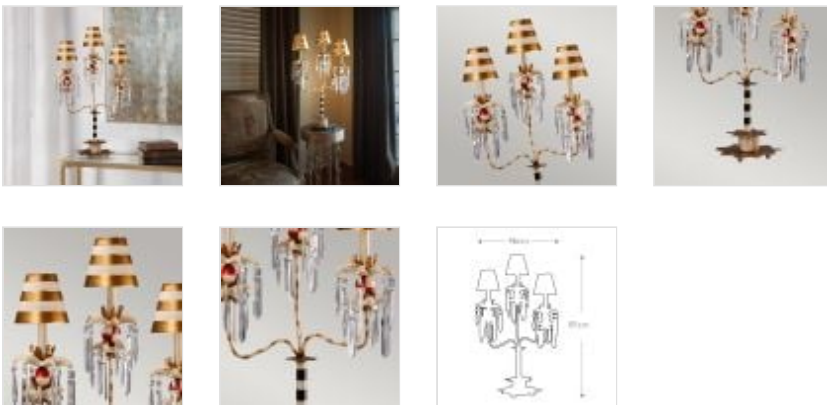

FB-BIRDLAND-TL3

Birdland 3 Arm Table Lamp - Cream & Gold with Cream and Gold Striped Shade

DETAILS	
BRAND	Flambeau
FAMILY	Birdland
SUITABLE LOCATION	Interior
GUARANTEE	General 2 Year Guarantee
FINISH	Cream & Gold
FITTING HEIGHT	810mm
WIDTH	455mm
POWER SOURCE	Plug
VOLTAGE	220-240v 50hz
MAXIMUM WATTAGE	40W
NUMBER OF LAMPS	3
SOCKET	E27
INTEGRATED LED	No
CLASS	Class I
BUILD MATERIALS	Steel
SHADE MATERIAL	Parchment
DIMMABLE FITTING	Compatible With Dimmable Smart Lamps
PRODUCT WEIGHT	7.16kg
BOX DIMENSIONS	52.5 X 52.5 X 79cm
BOX WEIGHT	7.95 Kg

**PRODUCT DETAILS**

This 3-tier candelabra table lamp showcases a tiered base, striped column and arms detailed with K9 cut glass clusters, and Red and Beige spheres. This portable is topped with Cream and Gold striped shades. LS477