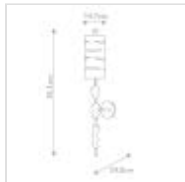

FB-FRAGMENT-G1
Fragment 1 Light Wall Light - Aged Gold

DETAILS	
BRAND	Flambeau
FAMILY	Fragment
SUITABLE LOCATION	Interior
GUARANTEE	General 2 Year Guarantee
FINISH	Aged Gold
FITTING HEIGHT	951mm
WIDTH	147mm
PROJECTION/DEPTH	240mm
POWER SOURCE	Mains Voltage
VOLTAGE	220-240v 50hz
MAXIMUM WATTAGE	60W
NUMBER OF LAMPS	1
SOCKET	E27
INTEGRATED LED	No
CLASS	Class I
BUILD MATERIALS	Steel, Resin, Acrylic, Parchment Shades
DIMMABLE FITTING	Compatible With Dimmable Lamps
PRODUCT WEIGHT	1.92kg
BOX DIMENSIONS	82 X 32 X 23cm
BOX WEIGHT	2.13 Kg