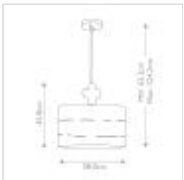

FB-FRAGMENT-G-PL

Fragment 1 Light Large Pendant - Aged Gold

DETAILS

BRAND	Flambeau
FAMILY	Fragment
SUITABLE LOCATION	Interior
GUARANTEE	General 2 Year Guarantee
FINISH	Aged Gold
FITTING HEIGHT	428mm
DIAMETER	380mm
WIDTH	380mm
MINIMUM DROP	632mm
MAXIMUM DROP	1242mm
POWER SOURCE	Mains Voltage
VOLTAGE	220-240v 50hz
MAXIMUM WATTAGE	60W
NUMBER OF LAMPS	1
SOCKET	E27
INTEGRATED LED	No
RODS SUPPLIED	2 X 305mm & 1 X 152mm Rods
CLASS	Class I
BUILD MATERIALS	Steel, Resin, Acrylic, Parchment Shades
DIMMABLE FITTING	Compatible With Dimmable Lamps
PRODUCT WEIGHT	3.6kg
BOX DIMENSIONS	48.5 X 48.5 X 76.5cm
BOX WEIGHT	4.00 Kg

PRODUCT DETAILS

The Fragment family brings a touch of the old to modern style. Designer Paul Gruer was influenced by the French Market in New Orleans, collecting unique treasures and combining them with simple drum shades. Each product is hand-painted with gold or silver leaf and glazed to showcase its artistic flair.

Elstead Lighting

Elstead Lighting
Elstead House
Mill Lane
Alton, GU34 2QJ,
United Kingdom

Phone

+48 124441091

Email

enquiries@elsteadlighting.com