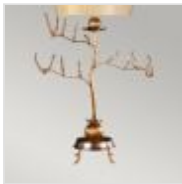

FB-KRISTAL-TL

Kristal 1 Light Table Lamp - Putty & Gold Leaf with Putty with Acid Wash Shade

DETAILS	
BRAND	Flambeau
FAMILY	Kristal
SUITABLE LOCATION	Interior
GUARANTEE	General 2 Year Guarantee
FINISH	Putty & Gold Leaf
FITTING HEIGHT	910mm
DIAMETER	410mm
POWER SOURCE	Plug
VOLTAGE	220-240 50hz
MAXIMUM WATTAGE	60W
NUMBER OF LAMPS	1
SOCKET	E27
INTEGRATED LED	No
DIMMABLE FITTING	Compatible With Dimmable Smart Lamps
PRODUCT WEIGHT	4.92kg
BOX DIMENSIONS	46 X 46 X 81.5cm
BOX WEIGHT	5.41 Kg

PRODUCT DETAILS

RETIRING COLLECTION MODEL - CHECK STOCK AVAILABILITY. Kristal table lamp features an inverted putty colour acid washed shade. This portable has delicate gold leaf branches that spike cut glass jewels on gold leaf metal stem.