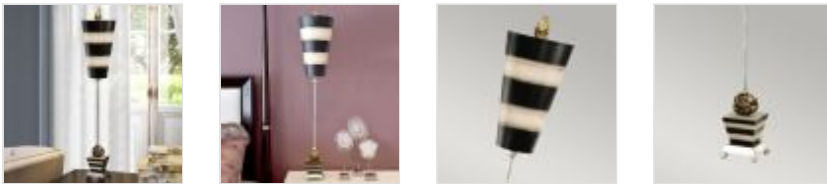

FB-PEONY-TL

Peony 1 Light Table Lamp - Taupe and Black Stripes with Black and Taupe Shade

DETAILS	
BRAND	Flambeau
FAMILY	Peony
SUITABLE LOCATION	Interior
GUARANTEE	General 2 Year Guarantee
FINISH	Taupe And Black Stripes
FITTING HEIGHT	1120mm
WIDTH	230mm
POWER SOURCE	Plug
VOLTAGE	220-240v 50hz
MAXIMUM WATTAGE	60W
NUMBER OF LAMPS	1
SOCKET	E27
INTEGRATED LED	No
CLASS	Class I
BUILD MATERIALS	Steel
SHADE MATERIAL	Parchment Inverted Tapered Drum
DIMMABLE FITTING	Compatible With Dimmable Smart Lamps
PRODUCT WEIGHT	0.1kg
BOX DIMENSIONS	29 X 29 X 94cm
BOX WEIGHT	3.80 Kg

PRODUCT DETAILS

The Peony table lamp has Silver Leaf ball feet to support a square tapered pedestal base with Taupe and Black stripes. A sculpted peony blossom and silver stem sit below the inverted Black and Taupe striped shade. This portable is topped with a Gold peony finial. LS449