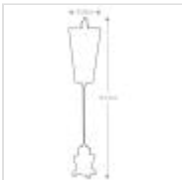

FB-PEONY-TL

Peony 1 Light Table Lamp - Taupe and Black Stripes with Black and Taupe Shade

DETAILS	
BRAND	Flambeau
FAMILY	Peony
SUITABLE LOCATION	Interior
GUARANTEE	General 2 Year Guarantee
FINISH	Taupe And Black Stripes
FITTING HEIGHT	1120mm
WIDTH	230mm
POWER SOURCE	Plug
VOLTAGE	220-240v 50hz
MAXIMUM WATTAGE	60W
NUMBER OF LAMPS	1
SOCKET	E27
INTEGRATED LED	No
CLASS	Class I
BUILD MATERIALS	Steel
SHADE MATERIAL	Parchment Inverted Tapered Drum
DIMMABLE FITTING	Compatible With Dimmable Smart Lamps
PRODUCT WEIGHT	0.1kg
BOX DIMENSIONS	29 X 29 X 94cm
BOX WEIGHT	3.80 Kg

PRODUCT DETAILS

The Peony table lamp has Silver Leaf ball feet to support a square tapered pedestal base with Taupe and Black stripes. A sculpted peony blossom and silver stem sit below the inverted Black and Taupe striped shade. This portable is topped with a Gold peony finial. LS449