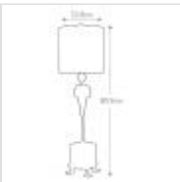

FB-POMPADOURX-TL

Pompadour X 1 Light Table Lamp - Cream and Silver Leaf with Painted Cream with Silver Leaf crosses Shade

DETAILS	
BRAND	Flambeau
FAMILY	Pompadour X
SUITABLE LOCATION	Interior
GUARANTEE	General 2 Year Guarantee
FINISH	Cream And Silver Leaf
FITTING HEIGHT	790mm
WIDTH	230mm
POWER SOURCE	Plug
VOLTAGE	220-240v 50hz
MAXIMUM WATTAGE	60W
NUMBER OF LAMPS	1
SOCKET	E27
INTEGRATED LED	No
CLASS	Class I
BUILD MATERIALS	Steel
SHADE MATERIAL	Parchment Cylinder
DIMMABLE FITTING	Compatible With Dimmable Smart Lamps
PRODUCT WEIGHT	0.1kg
BOX DIMENSIONS	30 X 30 X 75.5cm
BOX WEIGHT	3.80 Kg

**PRODUCT DETAILS**

The Pompadour X Table lamp has moulded duck feet that support a square silver leaf base. This portable is topped with a Cream and Silver Leaf cylinder shade and a pompadour-inspired finial. LS438