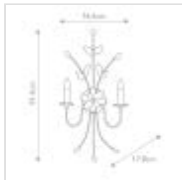

PRODUCT DETAILS

RETIRING COLLECTION MODEL - CHECK STOCK AVAILABILITY. Originally designed by Elaine Gleason, the Simone family mixes the traditional look of the rustic wheel chandelier with a softer floral touch. Recently updated and now manufactured in the UK, this collection mixes a Distressed Silver frame with Gold Leaf sculpted blossoms. The oversized 2lt wall sconce makes a great functional piece of sculptured wall art. Made in England.