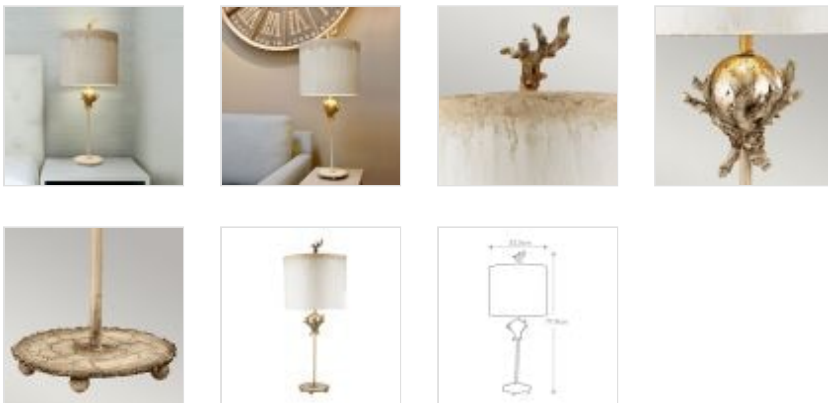

FB-TRELLIS-TL
 Trellis 1 Light Table Lamp - Putty Patina & Silver Leaf
 Leaf with Cream and Putty Shade

DETAILS	
BRAND	Flambeau
FAMILY	Trellis
SUITABLE LOCATION	Interior
GUARANTEE	General 2 Year Guarantee
FINISH	Putty Patina & Silver Leaf
FITTING HEIGHT	794mm
WIDTH	330mm
POWER SOURCE	Plug
VOLTAGE	220-240v 50hz
MAXIMUM WATTAGE	60W
NUMBER OF LAMPS	1
SOCKET	E27
INTEGRATED LED	No
CLASS	Class I
BUILD MATERIALS	Steel, Resin, Parchment Shades
SHADE MATERIAL	Hand-Painted Parchment Cylinder
DIMMABLE FITTING	Compatible With Dimmable Smart Lamps
PRODUCT WEIGHT	3.78kg
BOX DIMENSIONS	40 X 40 X 68.5cm
BOX WEIGHT	4.20 Kg

PRODUCT DETAILS

Hand-painted putty patina base and stem with silver leaf orb element. This portable is complemented with a hand-painted parchment cylinder shade. LS410