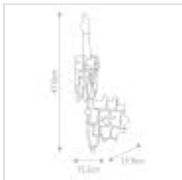

## FB-VENETIAN-W1

Venetian 1 Light Wall Light - Beige Patina & Gold

DETAILS	
BRAND	Flambeau
FAMILY	Venetian
SUITABLE LOCATION	Interior
GUARANTEE	General 2 Year Guarantee
FINISH	Beige Patina & Gold
FITTING HEIGHT	470mm
WIDTH	152mm
PROJECTION/DEPTH	279mm
POWER SOURCE	Mains Voltage
VOLTAGE	220-240v 50hz
MAXIMUM WATTAGE	60W
NUMBER OF LAMPS	1
SOCKET	E14
INTEGRATED LED	No
CLASS	Class I
BUILD MATERIALS	Steel
DIMMABLE FITTING	Compatible With Dimmable Lamps
PRODUCT WEIGHT	2.39kg
BOX DIMENSIONS	54 X 37 X 23cm
BOX WEIGHT	2.65 Kg