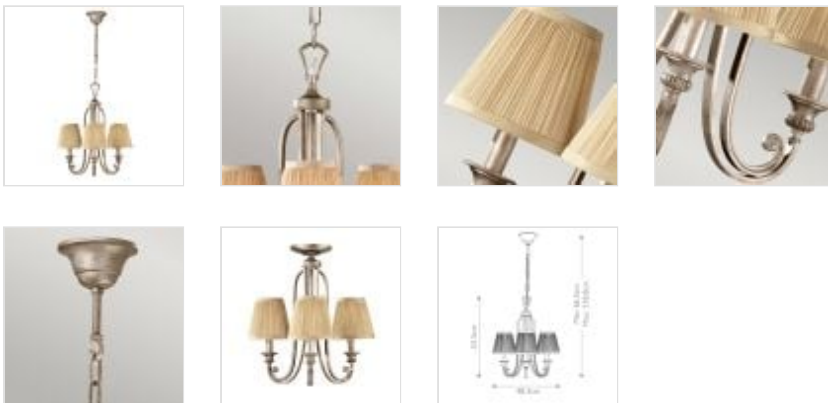

FE-ABBEY3
Abbey 3 Light Chandelier - Silver Sand

DETAILS	
BRAND	Generation Lighting (Feiss)
FAMILY	Abbey
SUITABLE LOCATION	Interior
GUARANTEE	General 2 Year Guarantee
FINISH	Silver Sand
FITTING HEIGHT	533mm
DIAMETER	483mm
WIDTH	483mm
MINIMUM DROP	663mm
MAXIMUM DROP	2188mm
POWER SOURCE	Mains Voltage
VOLTAGE	220-240v 50hz
MAXIMUM WATTAGE	40W
NUMBER OF LAMPS	3
SOCKET	E14
INTEGRATED LED	No
CLASS	Class I
BUILD MATERIALS	Steel, Mushroom Pleated Shades
DIMMABLE FITTING	Compatible With Dimmable Lamps
PRODUCT WEIGHT	3.3kg
BOX DIMENSIONS	37 X 42 X 54cm
BOX WEIGHT	3.67 Kg

PRODUCT DETAILS

With influence from monasterial architecture, the elegant Abbey range is a classic transitional model which is suited to many styles of installation. Abbey includes Gold shades with a mushroom pleat and is finished in a soft Silver Sand hand brushed finish.