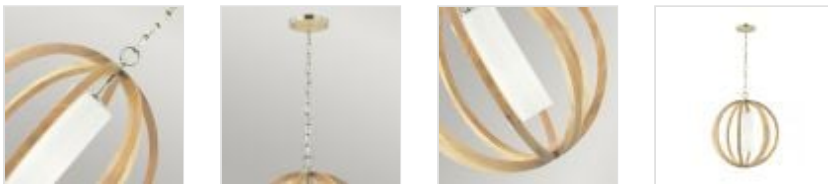

FE-ALLIER-P-S-LW

Allier 1 Light Small Pendant - Light Wood /
Brushed Steel

DETAILS	
BRAND	Generation Lighting (Feiss)
FAMILY	Allier
SUITABLE LOCATION	Interior
GUARANTEE	General 2 Year Guarantee
FINISH	Light Wood/Brushed Steel
FITTING HEIGHT	583mm
DIAMETER	521mm
WIDTH	521mm
MINIMUM DROP	718mm
MAXIMUM DROP	2261mm
POWER SOURCE	Mains Voltage
VOLTAGE	220-240v 50hz
MAXIMUM WATTAGE	60W
NUMBER OF LAMPS	1
SOCKET	E27
INTEGRATED LED	No
CLASS	Class I
BUILD MATERIALS	Oak Wood, Opal Glass
DIMMABLE FITTING	Compatible With Dimmable Lamps
PRODUCT WEIGHT	3.82kg
BOX DIMENSIONS	60 X 53 X 53cm
BOX WEIGHT	4.24 Kg

PRODUCT DETAILS

Named for a French forest from which wood is used for wine barrels, the Allier lighting collection features orbs made of light oak which is kiln dried to prevent cracking. This modern take on a traditional material and silhouette with opal glass makes an elegantly contemporary statement.