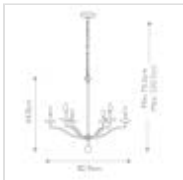

**FE-ANNIE6-PSW**  
 Annie 6 Light Chandelier - Textured Plaster  
 White

DETAILS	
<b>BRAND</b>	Generation Lighting (Feiss)
<b>FAMILY</b>	Annie
<b>SUITABLE LOCATION</b>	Interior
<b>GUARANTEE</b>	General 2 Year Guarantee
<b>FINISH</b>	Textured Plaster White
<b>FITTING HEIGHT</b>	648mm
<b>DIAMETER</b>	829mm
<b>WIDTH</b>	829mm
<b>MINIMUM DROP</b>	755mm
<b>MAXIMUM DROP</b>	2307mm
<b>POWER SOURCE</b>	Mains Voltage
<b>VOLTAGE</b>	220-240v 50hz
<b>MAXIMUM WATTAGE</b>	40W
<b>NUMBER OF LAMPS</b>	6
<b>SOCKET</b>	E14
<b>INTEGRATED LED</b>	No
<b>CLASS</b>	Class I
<b>BUILD MATERIALS</b>	Steel
<b>DIMMABLE FITTING</b>	Compatible With Dimmable Lamps
<b>PRODUCT WEIGHT</b>	5.5kg
<b>BOX DIMENSIONS</b>	91 X 91 X 34cm
<b>BOX WEIGHT</b>	7.55 Kg

## PRODUCT DETAILS

The Annie 6 arm chandelier is constructed of steel but finished in a heavy textured plaster white. This simple and elegant design draws on the popular coastal themed genre.