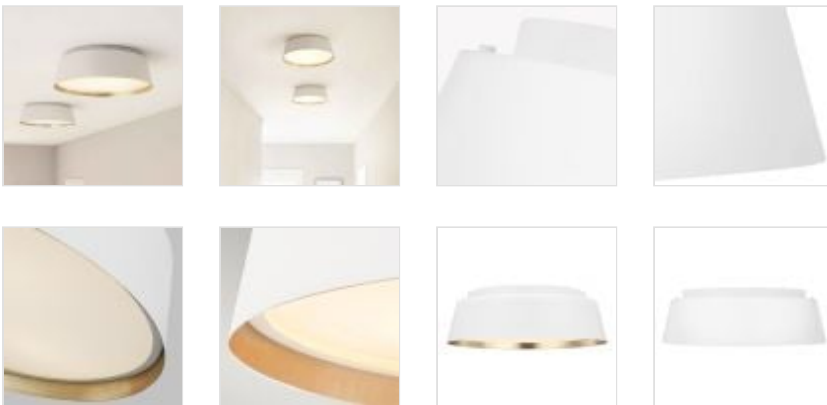

FE-ASHER-3F-WHT

Asher 3 Light Flush Light - Matte White & Gold

DETAILS	
BRAND	Generation Lighting (Feiss)
FAMILY	Asher
SUITABLE LOCATION	Interior
GUARANTEE	General 2 Year Guarantee
FINISH	Matte White & Gold
FITTING HEIGHT	119mm
DIAMETER	368mm
WIDTH	368mm
POWER SOURCE	Mains Voltage
VOLTAGE	220-240v
MAXIMUM WATTAGE	60W
NUMBER OF LAMPS	3
SOCKET	E14
INTEGRATED LED	No
CLASS	Class I
BUILD MATERIALS	Steel, Opal Glass
DIMMABLE FITTING	Compatible With Dimmable Lamps
PRODUCT WEIGHT	3.77kg
BOX DIMENSIONS	44 X 44 X 23cm
BOX WEIGHT	4.19 Kg

**PRODUCT DETAILS**

The Asher is contemporary with time-honored appeal in a low profile, yet large-scale silhouette that exudes understated elegance. Available in either a Midnight Black or Matte White exterior finish, both versions utilise an artisanal, hand-applied treatment of real gold leaf that lines the interior of the shade while a silk screen glass diffuser softens the illumination.