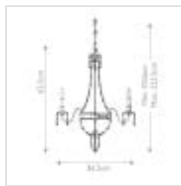

FE-BELLINI4

Bellini 4 Light Chandelier - Oxidized Bronze /
British Bronze

DETAILS	
BRAND	Generation Lighting (Feiss)
FAMILY	Bellini
SUITABLE LOCATION	Interior
GUARANTEE	General 2 Year Guarantee
FINISH	Oxidized Bronze/British Bronze
FITTING HEIGHT	625mm
DIAMETER	362mm
WIDTH	362mm
MINIMUM DROP	700mm
MAXIMUM DROP	2225mm
POWER SOURCE	Mains Voltage
VOLTAGE	220-240v 50hz
MAXIMUM WATTAGE	60W
NUMBER OF LAMPS	4
SOCKET	E14
INTEGRATED LED	No
CLASS	Class I
BUILD MATERIALS	Steel, K9 Cut Glass
DIMMABLE FITTING	Compatible With Dimmable Lamps
PRODUCT WEIGHT	5.85kg
BOX DIMENSIONS	37 X 34 X 34cm
BOX WEIGHT	6.50 Kg