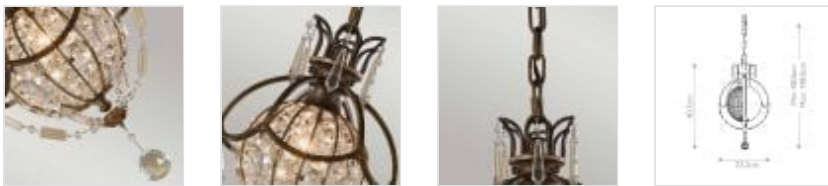

**FE-BELLINI-P**

Bellini 1 Light Pendant Light - Oxidized Bronze / British Bronze

DETAILS	
BRAND	Generation Lighting (Feiss)
FAMILY	Bellini
SUITABLE LOCATION	Interior
GUARANTEE	General 2 Year Guarantee
FINISH	Oxidized Bronze/British Bronze
FITTING HEIGHT	405mm
DIAMETER	222mm
WIDTH	222mm
MINIMUM DROP	480mm
MAXIMUM DROP	1980mm
POWER SOURCE	Mains Voltage
VOLTAGE	220-240v 50hz
MAXIMUM WATTAGE	60W
NUMBER OF LAMPS	1
SOCKET	E14
INTEGRATED LED	No
CLASS	Class I
BUILD MATERIALS	Steel, K9 Cut Glass
DIMMABLE FITTING	Compatible With Dimmable Lamps
PRODUCT WEIGHT	3.15kg
BOX DIMENSIONS	30 X 30 X 35cm
BOX WEIGHT	3.50 Kg

**PRODUCT DETAILS**

With typically Italian influence, yet dusted with a touch of 1920's French Chateau, the beautiful Bellini fittings are dressed using antique quartz crystal and hand finished in an Oxidised Bronze finish. Wherever placed they will add opulence and class to their surroundings.