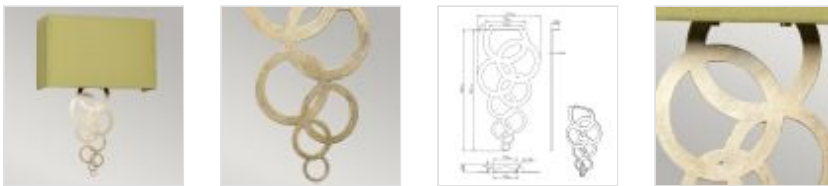

dl-rndfin-sg
Rndfin Silver/Gold finial

DETAILS	
BRAND	Elstead Lighting
FAMILY	Silver/Gold
SUITABLE LOCATION	Interior
GUARANTEE	General 2 Year Guarantee
FINISH	Silver/Gold
FITTING HEIGHT	300mm
WIDTH	154mm
PROJECTION/DEPTH	20mm
INTEGRATED LED	No
BOX WEIGHT	1.00 Kg

PRODUCT DETAILS

Optional finials are available to add to the Cooper or Riley wall lights. They can be used both above and below the backplate. Standard finishes are Polished Chrome or Aged Brass. Silver/Gold patinated finish and Graphite are available on special order.