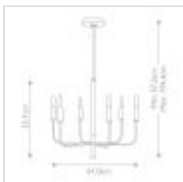

FE-BRIANNA6-PN

Brianna 6 Lt Chandelier - Polished Nickel

DETAILS	
BRAND	Generation Lighting (Feiss)
FAMILY	Brianna
SUITABLE LOCATION	Interior
GUARANTEE	General 2 Year Guarantee
FINISH	Polished Nickel
FITTING HEIGHT	531mm
WIDTH	610mm
MINIMUM DROP	572mm
MAXIMUM DROP	1944mm
POWER SOURCE	Mains Voltage
VOLTAGE	220-240v 50hz
MAXIMUM WATTAGE	60W
NUMBER OF LAMPS	6
SOCKET	E14
INTEGRATED LED	No
RODS SUPPLIED	4 X 305mm & 1 X 152mm Rods
CLASS	Class I
BUILD MATERIALS	Steel, Linen Shade
DIMMABLE FITTING	Compatible With Dimmable Lamps
PRODUCT WEIGHT	3.5kg
BOX DIMENSIONS	68 X 60.5 X 43.5 Cm
BOX WEIGHT	6.30 Kg

PRODUCT DETAILS

Brianna's graceful, seamless curvature and elongated tubular arms lend fluidity and modern appeal to this classic minimalist silhouette. Available in a contemporary Polished Nickel finish. Optional cylindrical shades in fresh White Linen are available - if required order LS358.