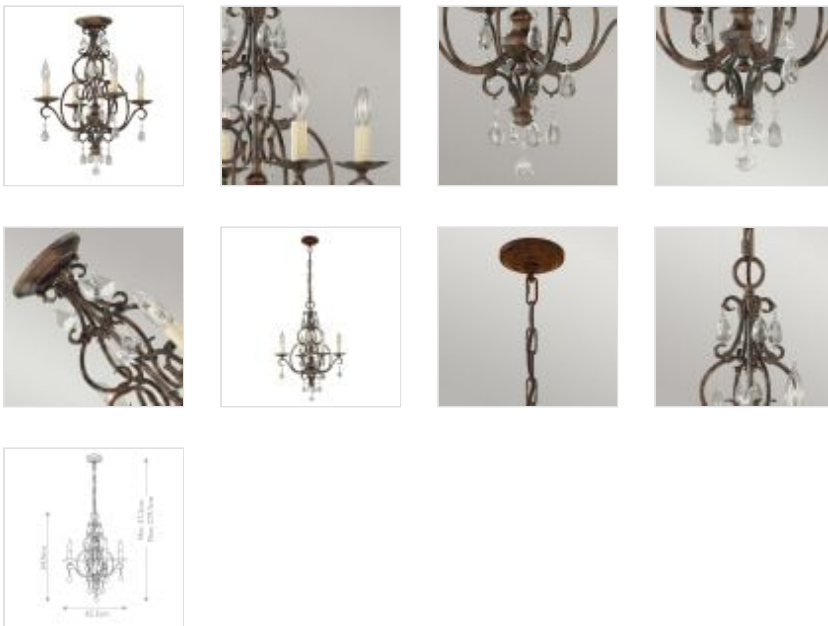

**FE-CHATEAU4**  
Chateau 4 Light Chandelier - Mocha Bronze

DETAILS	
BRAND	Generation Lighting (Feiss)
FAMILY	Chateau
SUITABLE LOCATION	Interior
GUARANTEE	General 2 Year Guarantee
FINISH	Mocha Bronze
FITTING HEIGHT	549mm
DIAMETER	422mm
WIDTH	422mm
MINIMUM DROP	512mm
MAXIMUM DROP	2191mm
POWER SOURCE	Mains Voltage
VOLTAGE	220-240v 50hz
MAXIMUM WATTAGE	60W
NUMBER OF LAMPS	4
SOCKET	E14
INTEGRATED LED	No
CLASS	Class I
BUILD MATERIALS	Steel, K9 Cut Glass
DIMMABLE FITTING	Compatible With Dimmable Lamps
PRODUCT WEIGHT	4.29kg
BOX DIMENSIONS	39 X 39 X 51.5cm
BOX WEIGHT	4.77 Kg

**PRODUCT DETAILS**

The Chateau takes influence from European Castles and Stately homes. This ornate 4 Lt chandelier is constructed of steel and finished in a Mocha Bronze finish.

**Elstead Lighting**  
Elstead Lighting  
Elstead House  
Mill Lane  
Alton, GU34 2QJ,  
United Kingdom