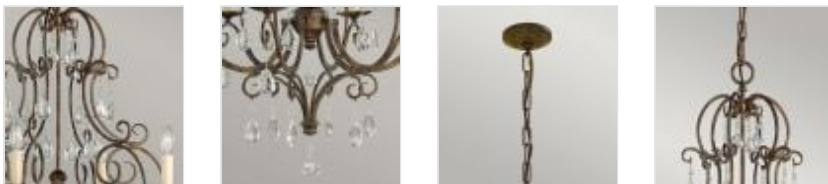

FE-CHATEAU6

Chateau 6 Light Chandelier - Mocha Bronze

DETAILS	
BRAND	Generation Lighting (Feiss)
FAMILY	Chateau
SUITABLE LOCATION	Interior
GUARANTEE	General 2 Year Guarantee
FINISH	Mocha Bronze
FITTING HEIGHT	762mm
DIAMETER	638mm
WIDTH	638mm
MINIMUM DROP	683mm
MAXIMUM DROP	2429mm
POWER SOURCE	Mains Voltage
VOLTAGE	220-240v 50hz
MAXIMUM WATTAGE	60W
NUMBER OF LAMPS	6
SOCKET	E14
INTEGRATED LED	No
CLASS	Class I
BUILD MATERIALS	Steel, K9 Cut Glass
DIMMABLE FITTING	Compatible With Dimmable Lamps
PRODUCT WEIGHT	8.28kg
BOX DIMENSIONS	38 X 71 X 71cm
BOX WEIGHT	9.20 Kg

PRODUCT DETAILS

The Chateau takes influence from European Castles and Stately homes. This ornate 6 Lt chandelier is constructed of steel and finished in a Mocha Bronze finish.

Elstead Lighting

Elstead Lighting
Elstead House
Mill Lane
Alton, GU34 2QJ,
United Kingdom