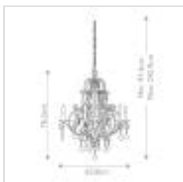

FE-CHATEAU6

Chateau 6 Light Chandelier - Mocha Bronze

DETAILS	
BRAND	Generation Lighting (Feiss)
FAMILY	Chateau
SUITABLE LOCATION	Interior
GUARANTEE	General 2 Year Guarantee
FINISH	Mocha Bronze
FITTING HEIGHT	762mm
DIAMETER	638mm
WIDTH	638mm
MINIMUM DROP	683mm
MAXIMUM DROP	2429mm
POWER SOURCE	Mains Voltage
VOLTAGE	220-240v 50hz
MAXIMUM WATTAGE	60W
NUMBER OF LAMPS	6
SOCKET	E14
INTEGRATED LED	No
CLASS	Class I
BUILD MATERIALS	Steel, K9 Cut Glass
DIMMABLE FITTING	Compatible With Dimmable Lamps
PRODUCT WEIGHT	8.28kg
BOX DIMENSIONS	38 X 71 X 71cm
BOX WEIGHT	9.20 Kg

PRODUCT DETAILS

The Chateau takes influence from European Castles and Stately homes. This ornate 6 Lt chandelier is constructed of steel and finished in a Mocha Bronze finish.

Elstead Lighting

Elstead Lighting
Elstead House
Mill Lane
Alton, GU34 2QJ,
United Kingdom