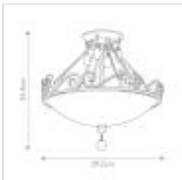

FE-CHATEAU-SF

Chateau 2 Light Semi-Flush Light - Mocha
Bronze

DETAILS	
BRAND	Generation Lighting (Feiss)
FAMILY	Chateau
SUITABLE LOCATION	Interior
GUARANTEE	General 2 Year Guarantee
FINISH	Mocha Bronze
FITTING HEIGHT	334mm
DIAMETER	392mm
WIDTH	392mm
POWER SOURCE	Mains Voltage
VOLTAGE	220-240v 50hz
MAXIMUM WATTAGE	60W
NUMBER OF LAMPS	2
SOCKET	E27
INTEGRATED LED	No
CLASS	Class I
BUILD MATERIALS	Steel, K9 Cut Glass
DIMMABLE FITTING	Compatible With Dimmable Lamps
PRODUCT WEIGHT	4.32kg
BOX DIMENSIONS	45 X 45 X 26cm
BOX WEIGHT	4.80 Kg

**PRODUCT DETAILS**

The Chateau takes influence from European Castles and Stately homes. This ornate 2 Lt Semi-Flush is constructed of steel and finished in a Mocha Bronze finish.

**Elstead Lighting**

Elstead Lighting
Elstead House
Mill Lane
Alton, GU34 2QJ,
United Kingdom