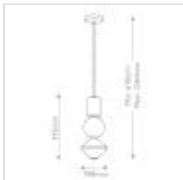

ALM-BIJOU-P3-GD
 Bijou LED Pendant - Aged Gold

DETAILS	
BRAND	Alora Mood
FAMILY	Bijou
SUITABLE LOCATION	Interior
GUARANTEE	General 2 Year Guarantee
FINISH	Aged Gold
FITTING HEIGHT	493mm
DIAMETER	198mm
WIDTH	198mm
MINIMUM DROP	610mm
MAXIMUM DROP	2364mm
POWER SOURCE	Mains Voltage
VOLTAGE	220-240v 50hz
MAXIMUM WATTAGE	20W
SOCKET	Integrated LED
INTEGRATED LED	Yes
LED LUMENS	1060Lm
LED COLOUR TEMP	3000K
CLASS	Class I
BUILD MATERIALS	Steel, Aluminium, Opal Matte Glass
SHADE MATERIAL	Glass
DIMMABLE FITTING	Compatible With Dimmable Lamps
PRODUCT WEIGHT	1.7kg
BOX DIMENSIONS	59 X 29.5 X 28cm
BOX WEIGHT	2.60 Kg