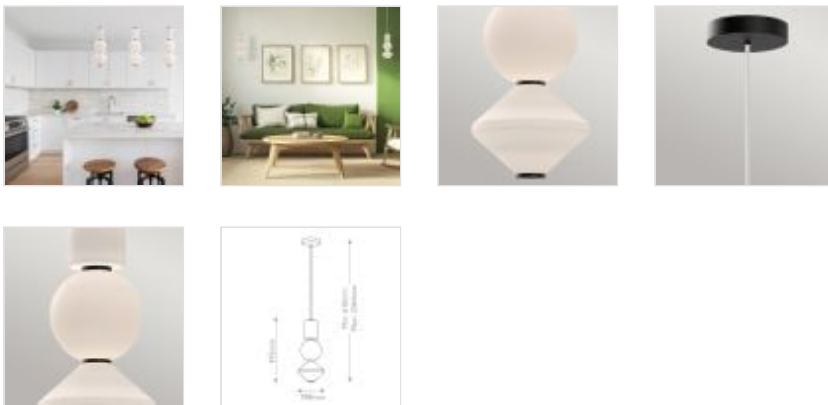

**ALM-BIJOU-P3-MB**  
 Bijou LED Pendant - Matte Black

DETAILS	
<b>BRAND</b>	Alora Mood
<b>FAMILY</b>	Bijou
<b>SUITABLE LOCATION</b>	Interior
<b>GUARANTEE</b>	General 2 Year Guarantee
<b>FINISH</b>	Matte Black
<b>FITTING HEIGHT</b>	493mm
<b>DIAMETER</b>	198mm
<b>WIDTH</b>	198mm
<b>MINIMUM DROP</b>	610mm
<b>MAXIMUM DROP</b>	2364mm
<b>POWER SOURCE</b>	Mains Voltage
<b>VOLTAGE</b>	220-240v 50hz
<b>MAXIMUM WATTAGE</b>	20W
<b>SOCKET</b>	Integrated LED
<b>INTEGRATED LED</b>	Yes
<b>LED LUMENS</b>	1060Lm
<b>LED COLOUR TEMP</b>	3000K
<b>CLASS</b>	Class I
<b>BUILD MATERIALS</b>	Steel, Aluminium, Opal Matte Glass
<b>SHADE MATERIAL</b>	Glass
<b>DIMMABLE FITTING</b>	Compatible With Dimmable Lamps
<b>PRODUCT WEIGHT</b>	1.7kg
<b>BOX DIMENSIONS</b>	59 X 29.5 X 28cm
<b>BOX WEIGHT</b>	2.60 Kg

**PRODUCT DETAILS**

Simple geometric elements come together in harmony to create the Bijou Collection. Inspired by dangling earrings and trendy beaded bracelets, this collection takes simple elements to an elegant level.