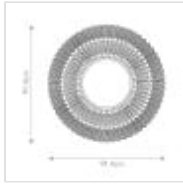

FE-CHEYENNE-MIRROR

Cheyenne Mirror - Aegean Gold

DETAILS	
BRAND	Generation Lighting (Feiss)
FAMILY	Cheyenne
SUITABLE LOCATION	Interior
GUARANTEE	General 2 Year Guarantee
FINISH	Aegean Gold
FITTING HEIGHT	914mm
WIDTH	914mm
INTEGRATED LED	No
PRODUCT WEIGHT	5.5kg
BOX DIMENSIONS	103 X 104 X 11.5cm
BOX WEIGHT	5.89 Kg

**PRODUCT DETAILS**

RETIRING COLLECTION MODEL - CHECK STOCK AVAILABILITY. This large, theatrical circular mirror takes influences from a native American headdress and is finished in Aegean Gold.

**Elstead Lighting**